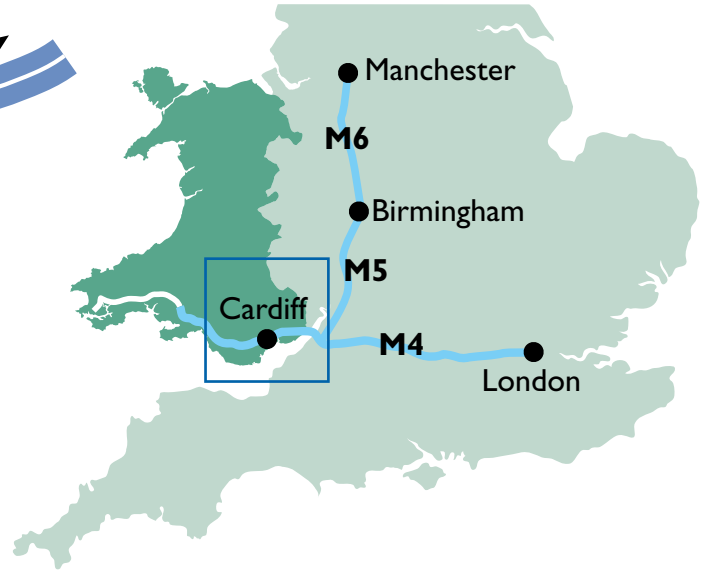

# CM International Office Location - Cardiff

CM International (UK), Cardiff Business Technology Centre,  
Senghenydd Road, Cardiff CF24 4AY UK

## By Road

Travel into Cardiff along the A470 from the north or the A48 from the east to the Gabalfa Interchange.

Take the A469 Whitchurch Road, through the traffic lights into Crwys Road. Turn right into Woodville Road, follow it until it bends to the left and CM International is on the right through the red gate.

## By Rail

Direct from Cardiff Central to Cathays station.

CM International

Tel: +44 (0)29 2037 0950

Fax: +44 (0)29 2037 3655

email: [cmi.uk@btclick.com](mailto:cmi.uk@btclick.com)

web: [www.cm-intl.com](http://www.cm-intl.com)