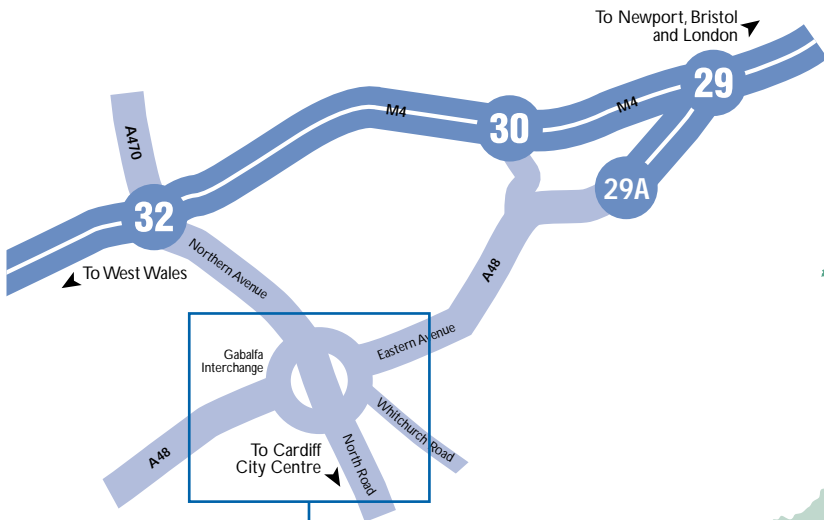

# CM International Office Location - Cardiff

CM International (UK), Cardiff Business Technology Centre,  
Senghenydd Road, Cardiff CF24 4AY UK

## By Road

Travel into Cardiff along the A470 from the north or the A48 from the east to the Gabalfa Interchange.

Take the A469 Whitchurch Road, through the traffic lights into Crwys Road. Turn right into Woodville Road, follow it until it bends to the left and CM International is on the right through the red gate.