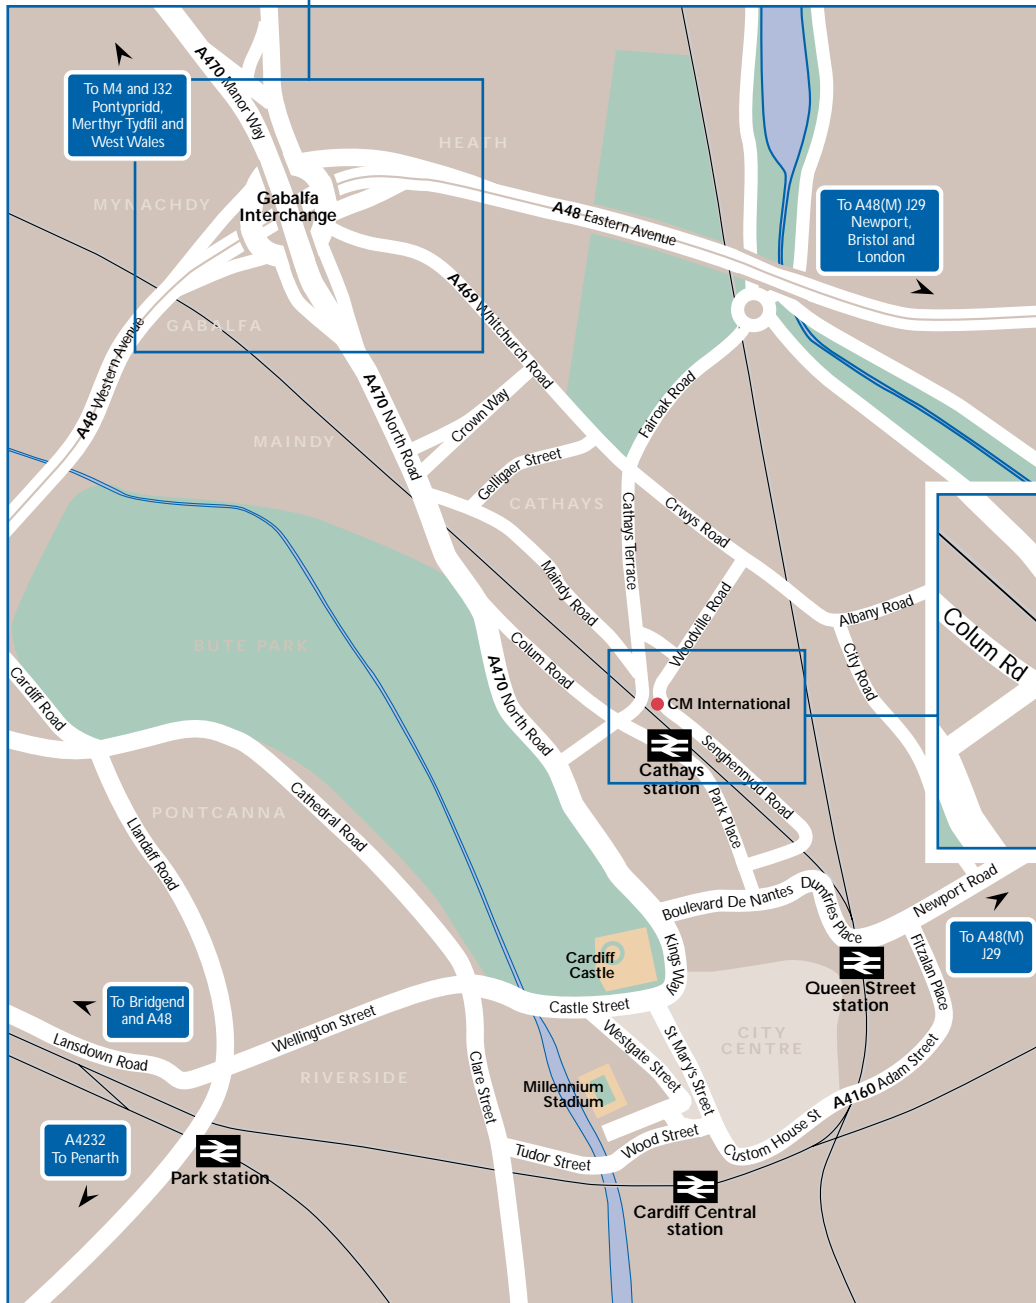

## By Road

Travel into Cardiff along the A470 from the north or the A48 from the east to the Gabalfa Interchange.

Take the A469 Whitchurch Road, through the traffic lights into Crwys Road. Turn right into Woodville Road, follow it until it bends to the left and CM International is on the right through the red gate.